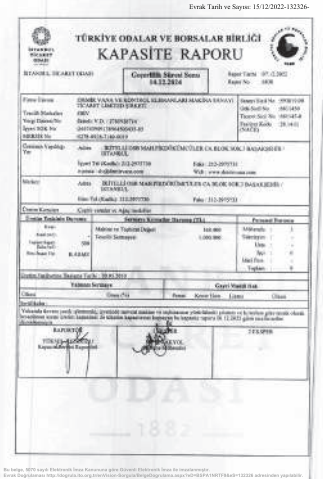

## Some of our References are as follows;

- Azerbaijan Hazal Seaport's Valves
- Georgia Water Administration
- Iraq Water Administration
- Romania Water Administration V
- Jordan Water Administration
- Istanbul Municipality Water Administration (İSKİ)

# Sertifikalarımız ( Certificates )

ISO 9001:2015

ISO 9001:2015 (ENG)

KAPASİTE RAPORU (CAPACITY REPORT)

SANAYİ SİCİL BELGESİ ( INDUSTRY REGISTRATION DOCUMENT )